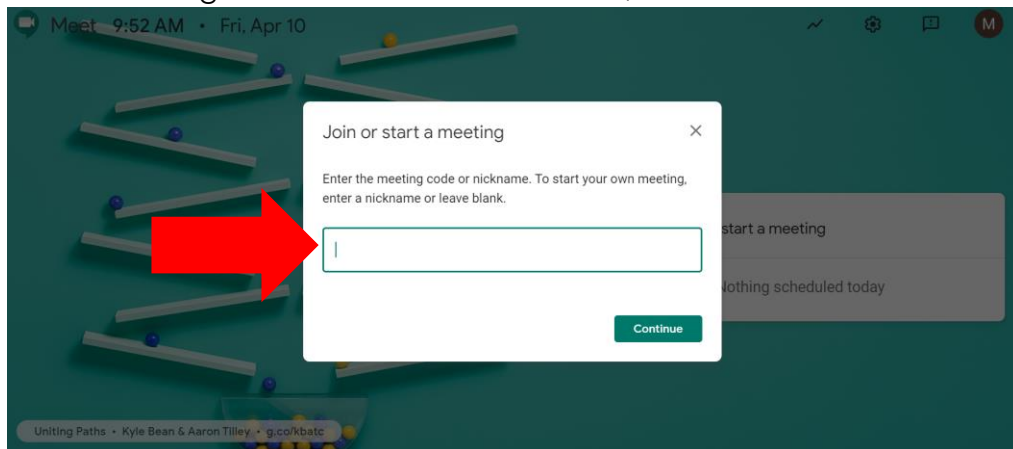

4. Enter your teacher's Google Meet nickname in the box, then click "Continue".

5. Click "Join Now"

mdonnely3@bcps.org
Switch account