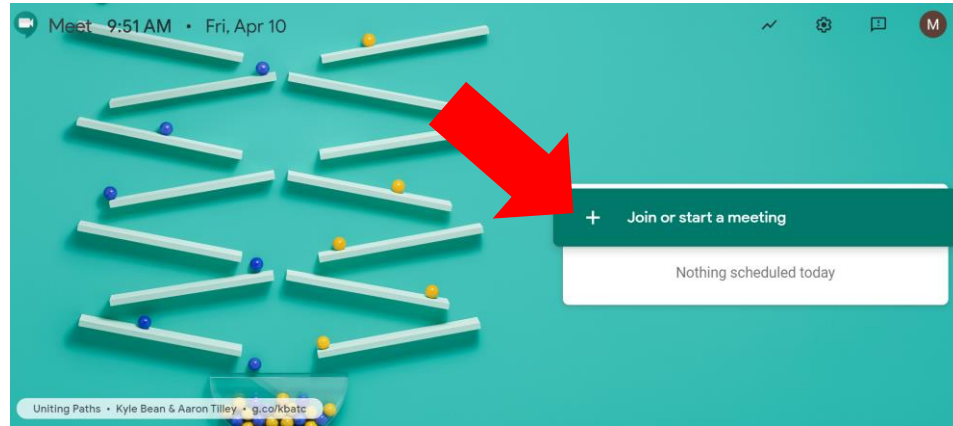

Logging into Google Meet Using Your Teacher's Nickname

1. **First, make sure your child is logged into Google Chrome with his/her BCPS username (followed by @bcps.org) and password. If your child is logged into a Google account that is not their BCPS account, he/she will not be able to access the meeting.**
2. Go to meet.google.com
3. Click "Join or start a meeting"